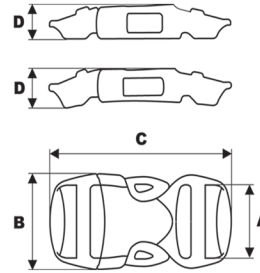

Jet SR Dual

The Jet Side Release is a fully featured product including the patented ITW SlickClick™ mechanism, FullFlex™ Latch, Hugger™ Ladderloc tab and the Anti-Pinch™ features. The Dual offers adjustment from both sides of the part.

8

	Material	Color	A	B	C	D
Jet SR 16 Dual (shown w/Latch 716-1100)						
716-0100	A	B	16.8	25.0	56.3	9.6
Jet SR 20 Dual (shown w/Latch 720-1100)						
720-0100	A	B	20.3	27.6	59.7	9.6
Jet SR 25 Dual (shown w/Latch 725-1100)						
725-0100	A	B	25.9	34.6	69.0	11.8
Jet SR 40 Dual (shown w/Latch 740-1100)						
740-0100	A	B	39.0	49.6	75.9	14.9
Jet SR 50 Dual (shown w/Latch 750-1100)						
750-0100	A	B	51.5	62.7	82.7	16.3

All dimensions in mm.